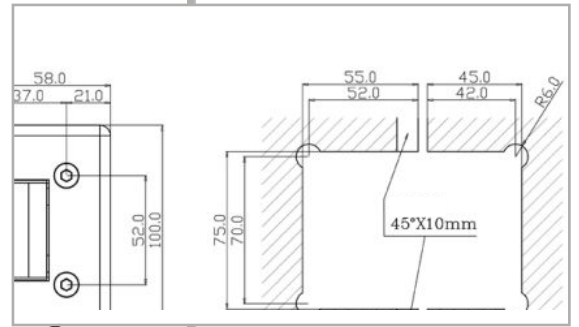

Shower System
 Chrome Finish
 Sliding System On Rod

Glass To Glass Hinge
 Chrome Finish

Glass cut-out top and bottom

Glass To Glass Hinge
Chrome Finish

Wall To Glass Hinge
Chrome Finish

ENOX E
90 Degree
Glass To Glass Hinge
Chrome Finish