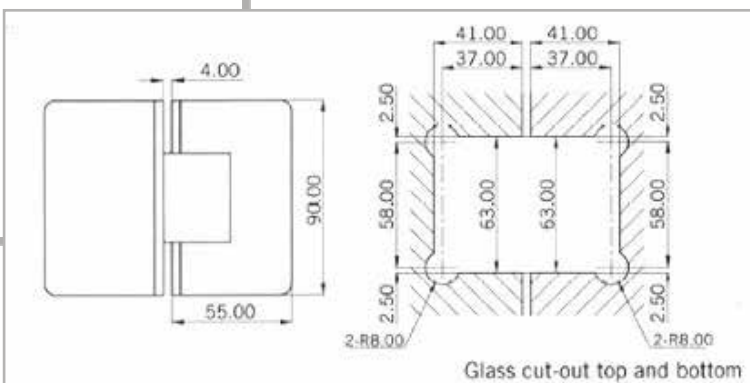

Shower System
 Chrome Finish
 Sliding System On Rod

Glass To Glass Hinge
 Chrome Finish

Glass cut-out top and bottom

Glass To Glass Hinge
Chrome Finish

Wall To Glass Hinge
Chrome Finish

ENOX E
90 Degree
Glass To Glass Hinge
Chrome Finish