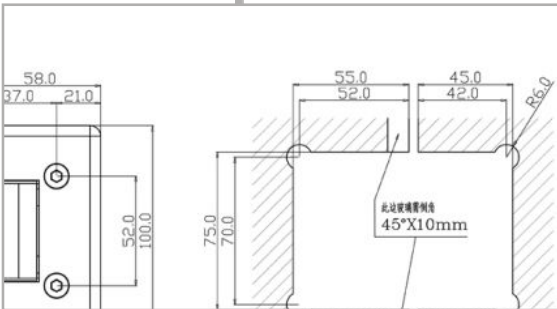

ENOX E

Sliding on Top Rod
Chrome Finish

Wall To Glass Hinge
Chrome Finish

Glass To Glass Hinge
Chrome Finish

Glass To Glass Hinge
Chrome Finish

90 Degree
Glass To Glass Hinge
Chrome Finish

ENOX E
Wall To Glass Hinge
Chrome Finish