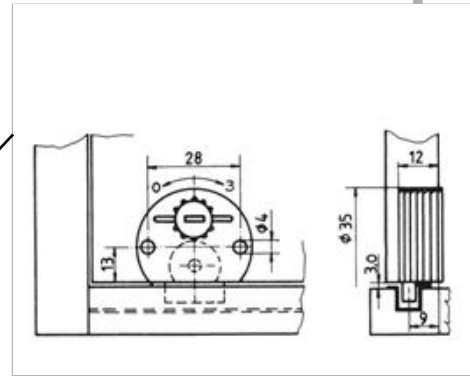

Shower System
 Chrome Finish
 Sliding System On Rod

Glass To Glass Hinge
 Chrome Finish

Glass cut-out top and bottom

Glass To Glass Hinge
Chrome Finish

Wall To Glass Hinge
Chrome Finish

ENOX E
90 Degree
Glass To Glass Hinge
Chrome Finish