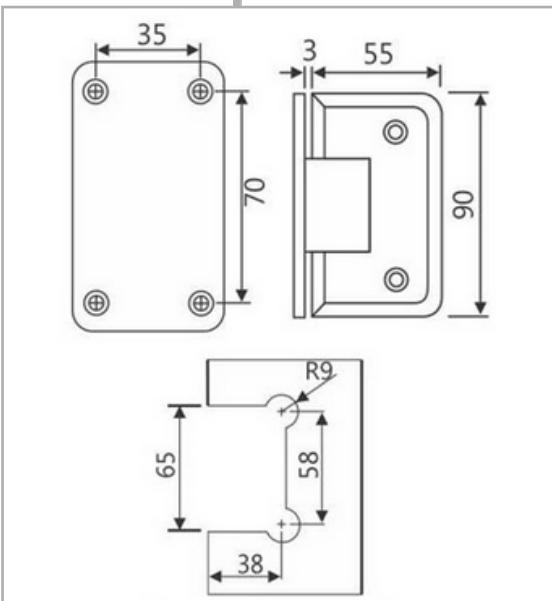

Shower System
 Chrome Finish
 Sliding System On Rod

Glass To Glass Hinge
 Chrome Finish

Glass cut-out top and bottom

Glass To Glass Hinge
Chrome Finish

Wall To Glass Hinge
Chrome Finish

ENOX E
90 Degree
Glass To Glass Hinge
Chrome Finish