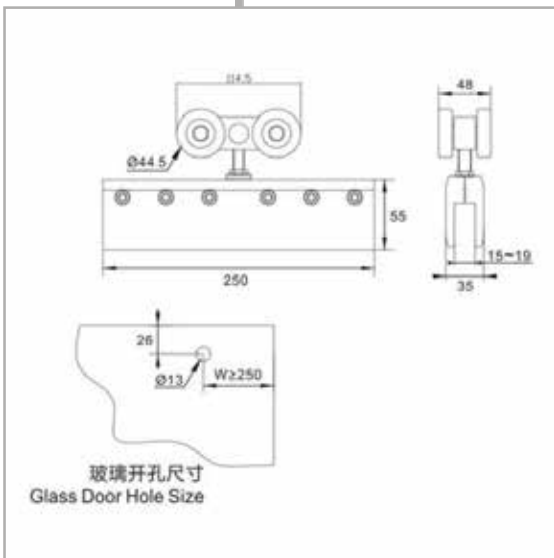

Shower System
 Chrome Finish
 Sliding System On Rod

Glass To Glass Hinge
 Chrome Finish

Glass cut-out top and bottom

Glass To Glass Hinge
Chrome Finish

Wall To Glass Hinge
Chrome Finish

ENOX E
90 Degree
Glass To Glass Hinge
Chrome Finish