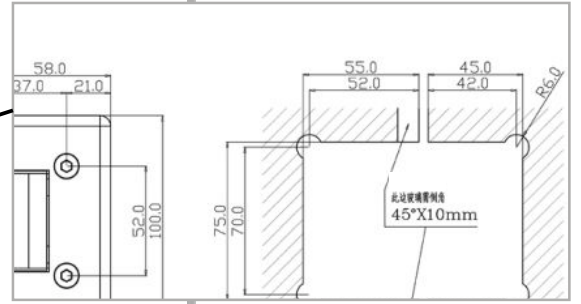

ENOX E

Sliding on Top Rod
Chrome Finish

Wall To Glass Hinge
Chrome Finish

Glass To Glass Hinge
Chrome Finish

Glass To Glass Hinge
Chrome Finish

90 Degree
Glass To Glass Hinge
Chrome Finish

ENOX E
Wall To Glass Hinge
Chrome Finish