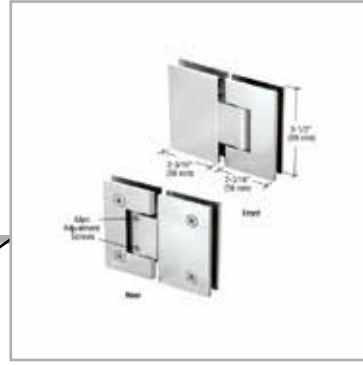

Shower System
 Chrome Finish
 Sliding System On Rod

Glass To Glass Hinge
 Chrome Finish

Glass cut-out top and bottom

Glass To Glass Hinge
Chrome Finish

Wall To Glass Hinge
Chrome Finish

ENOX E
90 Degree
Glass To Glass Hinge
Chrome Finish

ENOX E

Sliding on Top Rod
Chrome Finish

Wall To Glass Hinge
Chrome Finish

Glass To Glass Hinge
Chrome Finish

Glass To Glass Hinge
Chrome Finish

90 Degree
Glass To Glass Hinge
Chrome Finish

ENOX E
Wall To Glass Hinge
Chrome Finish