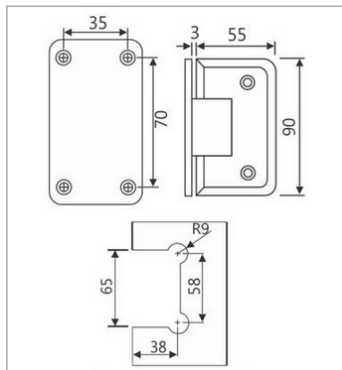

ENOX E

Sliding on Top Rod
Chrome Finish

Wall To Glass Hinge
Chrome Finish

Glass To Glass Hinge
Chrome Finish

Glass To Glass Hinge
Chrome Finish

90 Degree
Glass To Glass Hinge
Chrome Finish

ENOX E
Wall To Glass Hinge
Chrome Finish