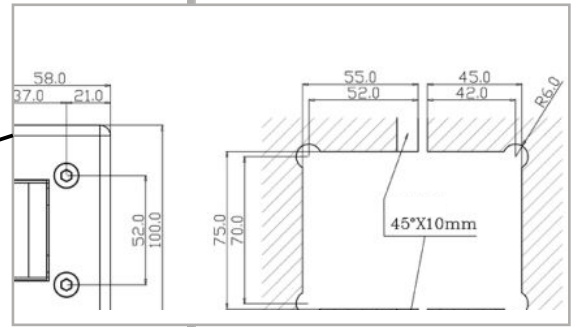

Shower System
 Chrome Finish
 Sliding System On Rod

Glass To Glass Hinge
 Chrome Finish

Glass cut-out top and bottom

Glass To Glass Hinge
Chrome Finish

Wall To Glass Hinge
Chrome Finish

ENOX E
90 Degree
Glass To Glass Hinge
Chrome Finish