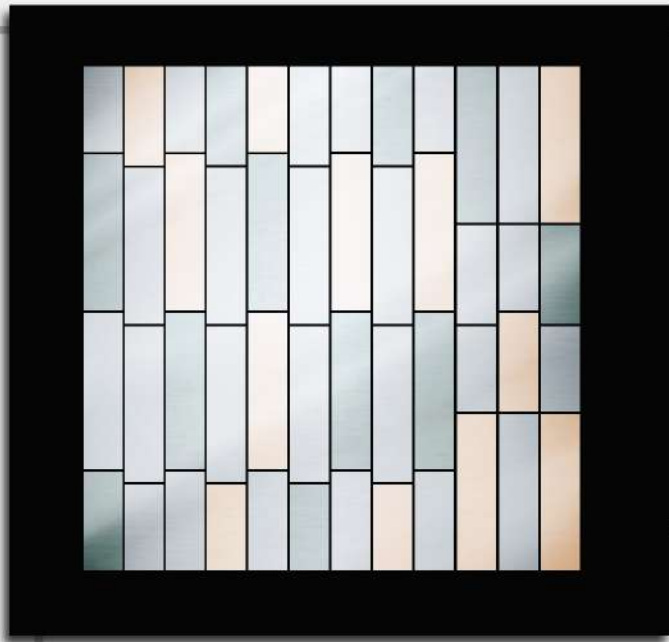

Miscellane 

MISCELLANEA

DECORATIVE  
**PANEL**

# Decorative Panel

Silver mirror cut into square box pattern including beveling forms a simplistic panel.

# Decorative Panel

Grey tinted fused glass cut into triangular 'tukdi' forms this intricate looking panel.

# DECORATIVE Panel

A brick pattern combination of brown tinted and grey tinted mirror makes a fantastic panel.