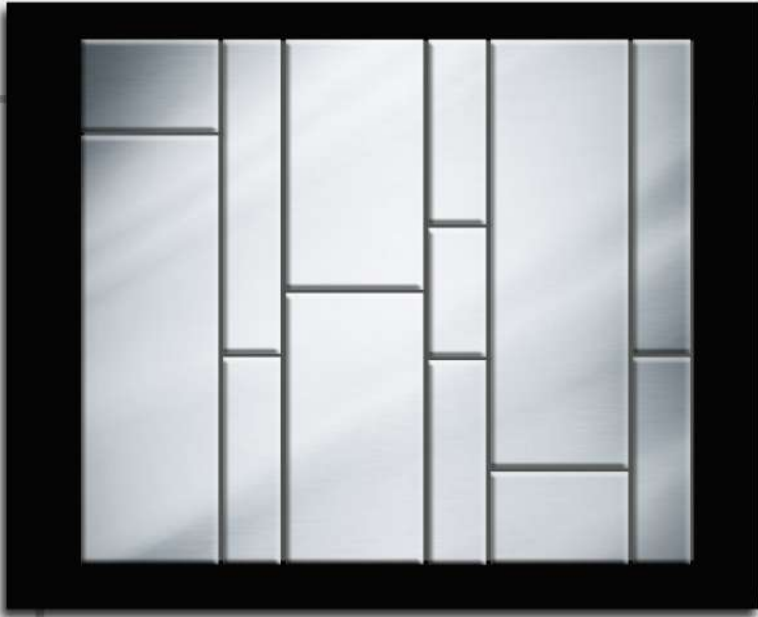

# DECORATIVE Panel

A brick pattern combination of brown tinted and grey tinted mirror makes a fantastic panel.

# DECORATIVE Panel

This magnificent panel combines a silver mirror with inside grooved metal strip of S.S. gold finish.