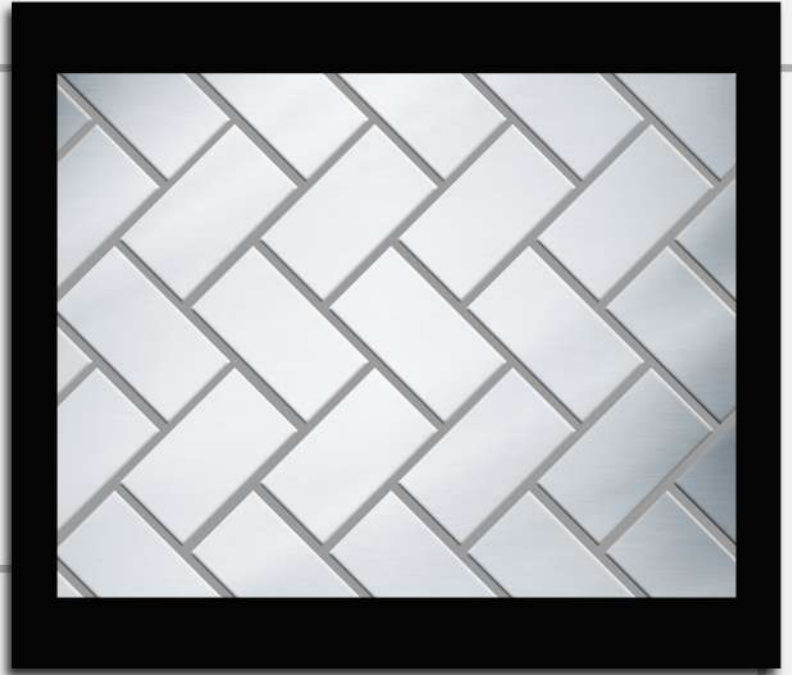

Decorative Panel