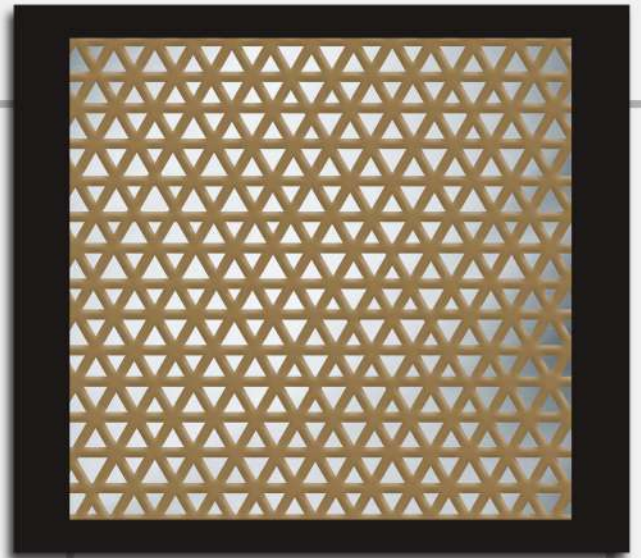

Miscellane 

MISCELLANEA

DECORATIVE  
**PANEL**

# Decorative Panel

Silver mirror cut into square box pattern including beveling forms a simplistic panel.

# Decorative Panel

Grey tinted fused glass cut into triangular 'tukdi' forms this intricate looking panel.

# DECORATIVE Panel

This magnificent panel combines a silver mirror with inside grooved metal strip of S.S. gold finish.