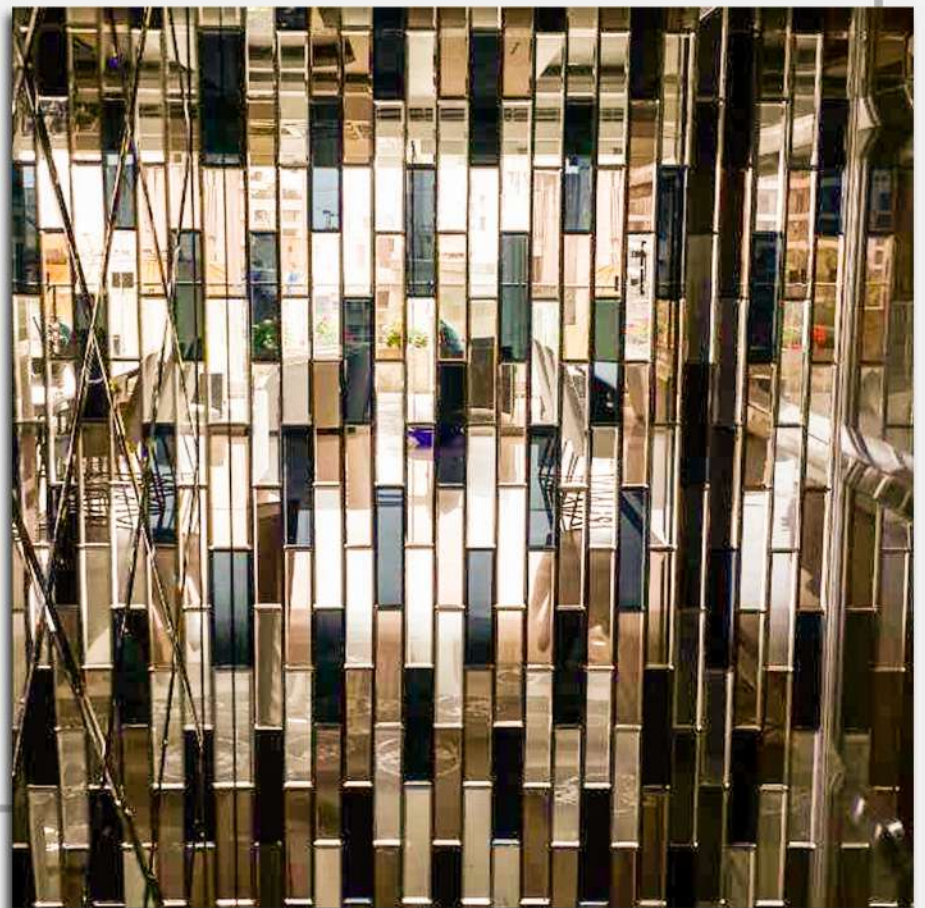

# Decorative Panel

Silver mirror cut into square box pattern including beveling forms a simplistic panel.

# Decorative Panel

Grey tinted fused glass cut into triangular 'tukdi' forms this intricate looking panel.

# DECORATIVE Panel

This magnificent panel combines a silver mirror with inside grooved metal strip of S.S. gold finish.