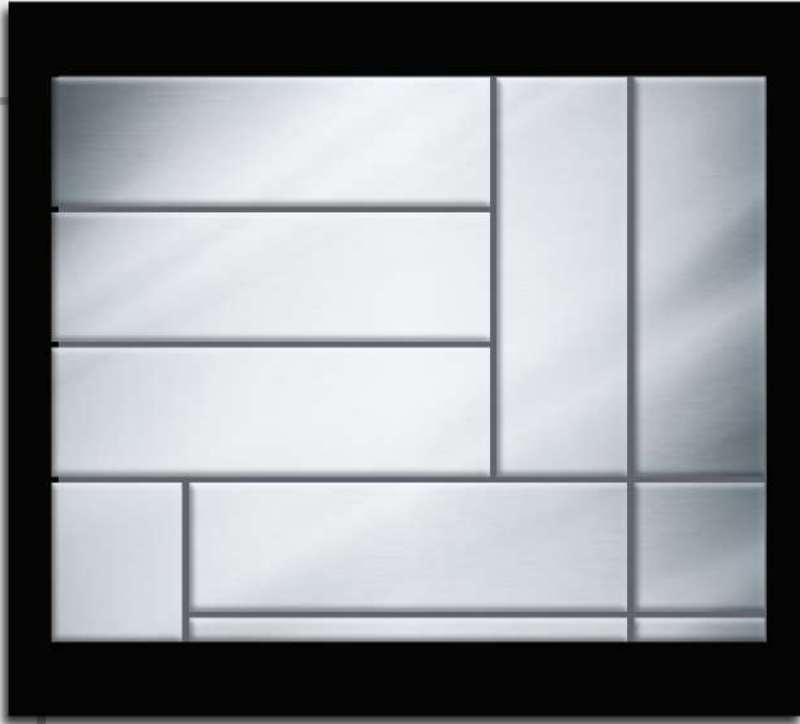

Decorative Panel

Beveled slabs of silver mirror
arranged in a grid pattern.