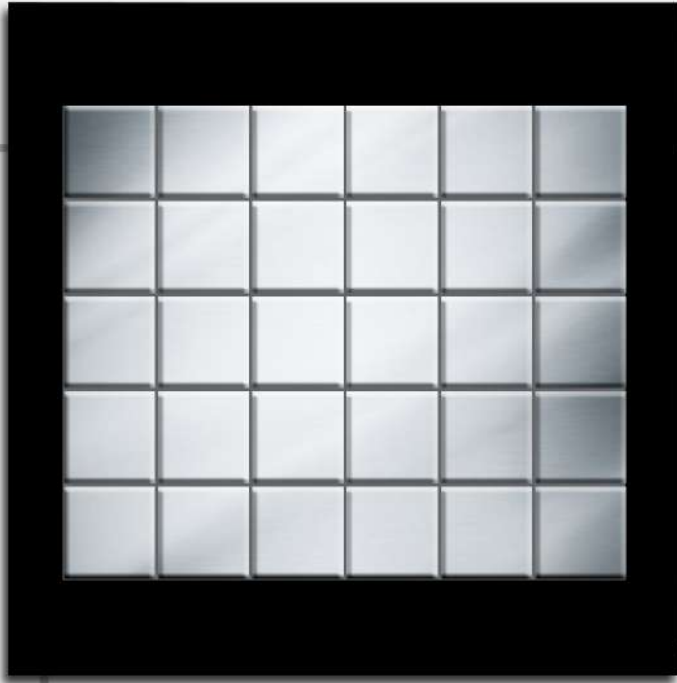

Miscellane 

MISCELLANEA

DECORATIVE  
**PANEL**

# Decorative Panel

Silver mirror cut into square box pattern including beveling forms a simplistic panel.

# Decorative Panel

Grey tinted fused glass cut into triangular 'tukdi' forms this intricate looking panel.

# Decorative Panel

Beveled slabs of silver mirror  
arranged in a grid pattern.