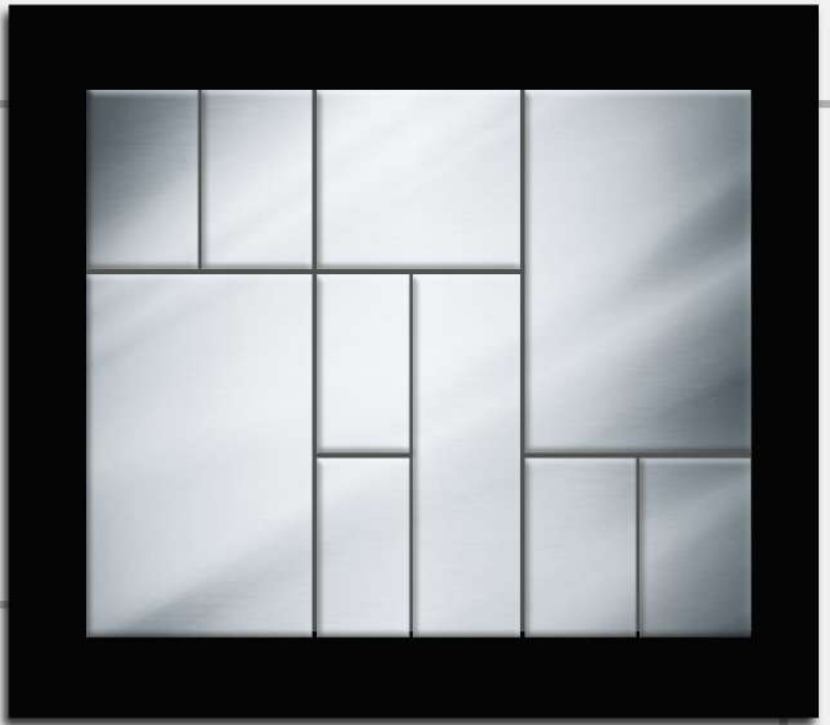

Decorative Panel