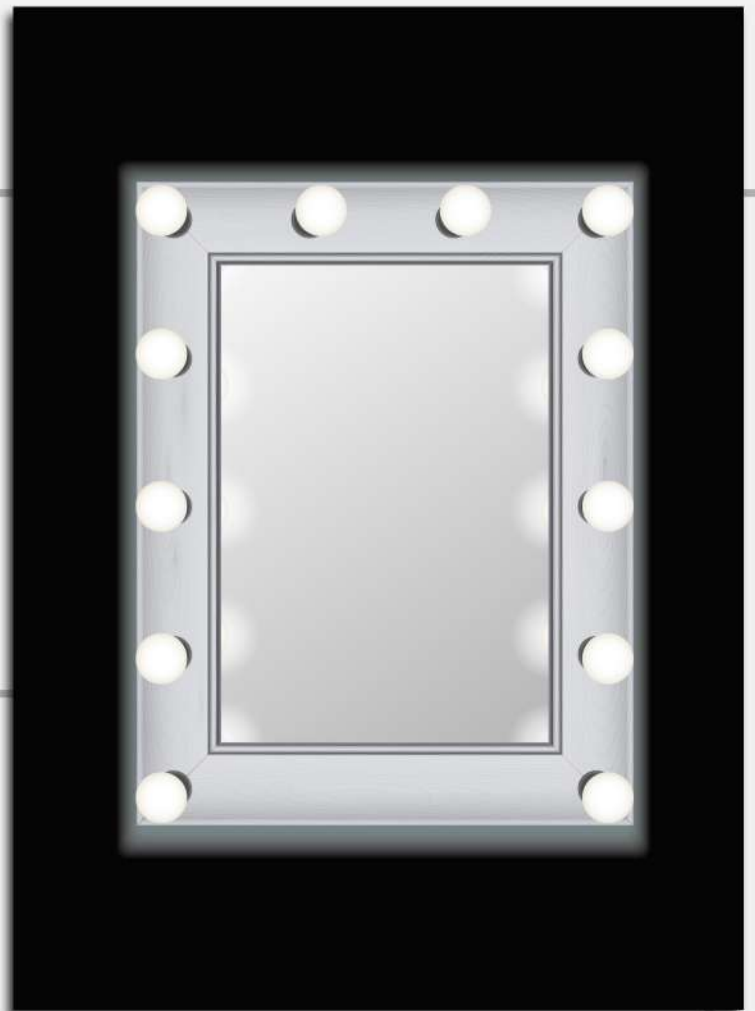

Size: 36 inches diameter

Victorian Mirror

This victorian styled borders gives an old world charm to this mirror.

Size: 36 inches by 30 inches

LED Mirror

Hollywood vanity mirror with
LED bulbs lets you do some
spectacular makeup.
Size: 30 inches by 36 inches

Decorative Mirror

This decorative mirror
brings a modern look to
your living room.
Size: 48 inches by 48 inches

Decorative Mirror

Spiral shaped beveled mirror pieces on marine ply base form a splendid border.
Size: 48 inches by 36 inches

Decorative Mirror

Free form beveled edge mirror
exhibits a contemporary style.
Size: 42 inches by 30 inches

Decorative Mirror

Diamond shaped tile beveled mirror pieces border gives this mirror an elegant look.

Size: 28 inches diameter

LED Mirror

This circular mirror with 1 inch border backlit frosted line makes for a piece of art.
Size: 30 inches diameter

Decorative Mirror

Fusing on base glass of mirror beveled pieces forms a beautiful distorted border to this circular mirror.