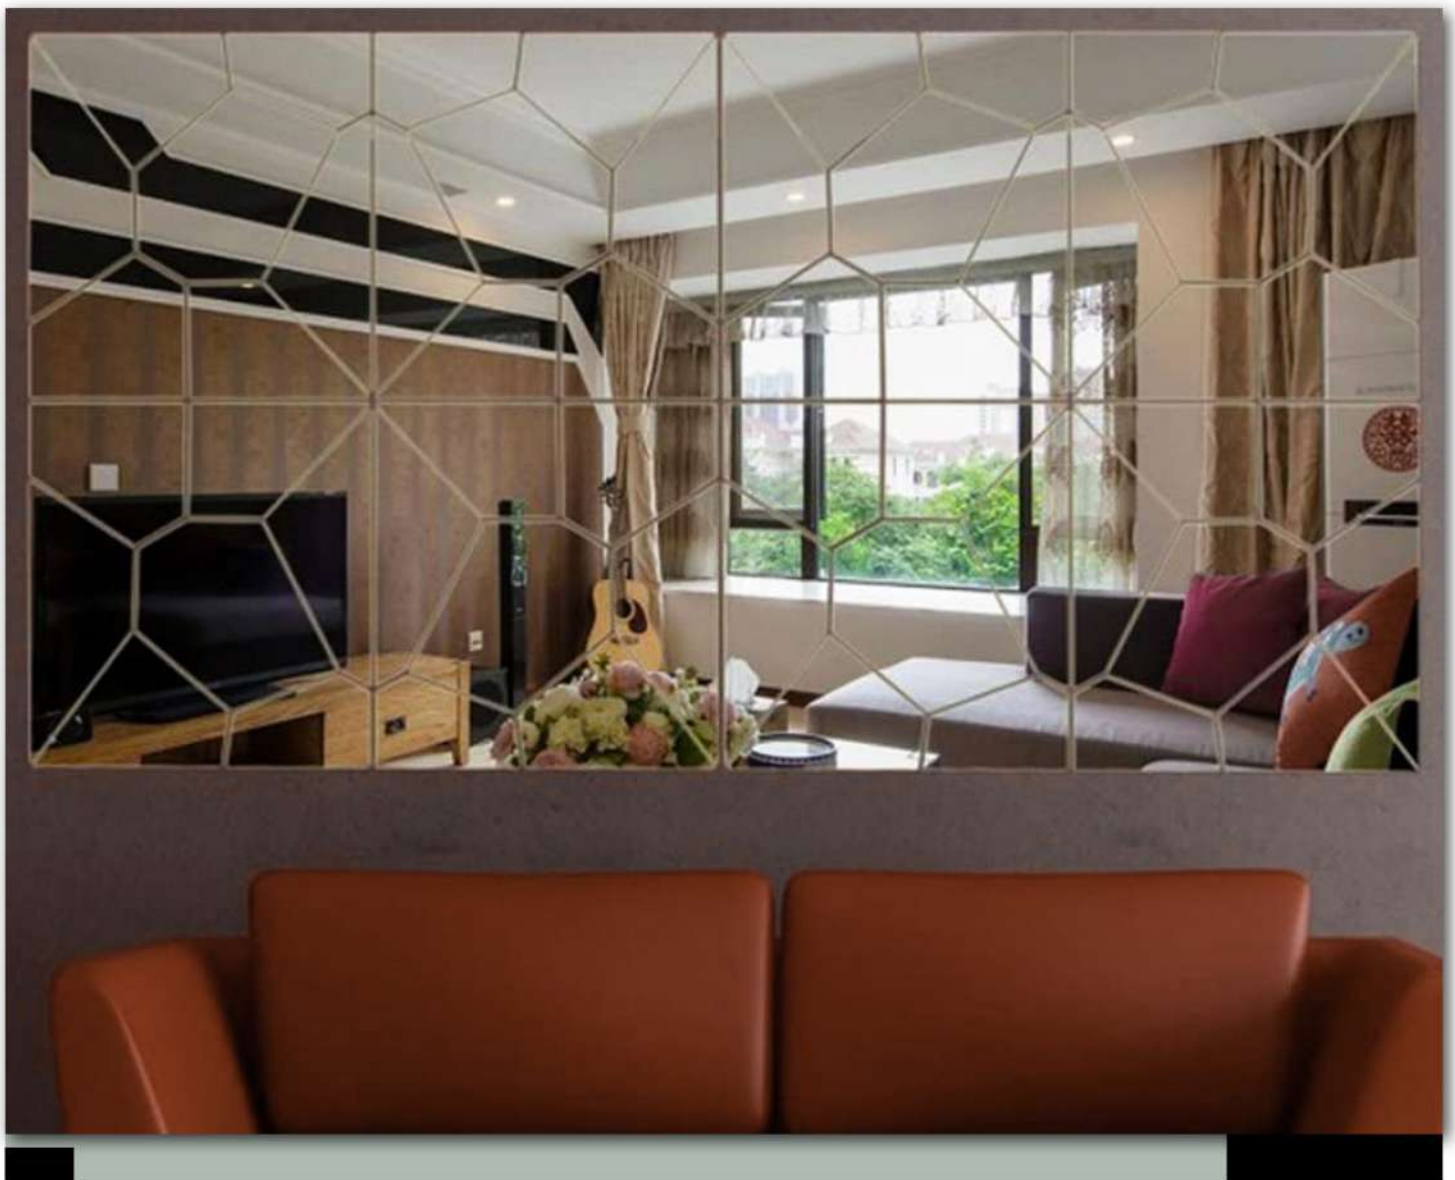

Miscellane 

MISCELLANEA

MIRRORS

Decorative Mirror

Back painted flat beveled glass pieces in double row form a magnificent mirror border.
Size: 36 inches by 36 inches

Decorative Mirror

Back painted flat beveled glass pieces in
single row form a magnificent mirror border.
Size: 36 inches by 30 inches

Size: 36 inches diameter

Victorian Mirror

This victorian styled borders gives an old world charm to this mirror.

Size: 36 inches by 30 inches

LED Mirror

Hollywood vanity mirror with
LED bulbs lets you do some
spectacular makeup.
Size: 30 inches by 36 inches

Decorative Mirror

This decorative mirror
brings a modern look to
your living room.
Size: 48 inches by 48 inches

Decorative Mirror

Spiral shaped beveled mirror pieces on marine ply base form a splendid border.
Size: 48 inches by 36 inches

Decorative Mirror

Free form beveled edge mirror
exhibits a contemporary style.
Size: 42 inches by 30 inches

Decorative Mirror

Diamond shaped tile beveled mirror pieces border gives this mirror an elegant look.