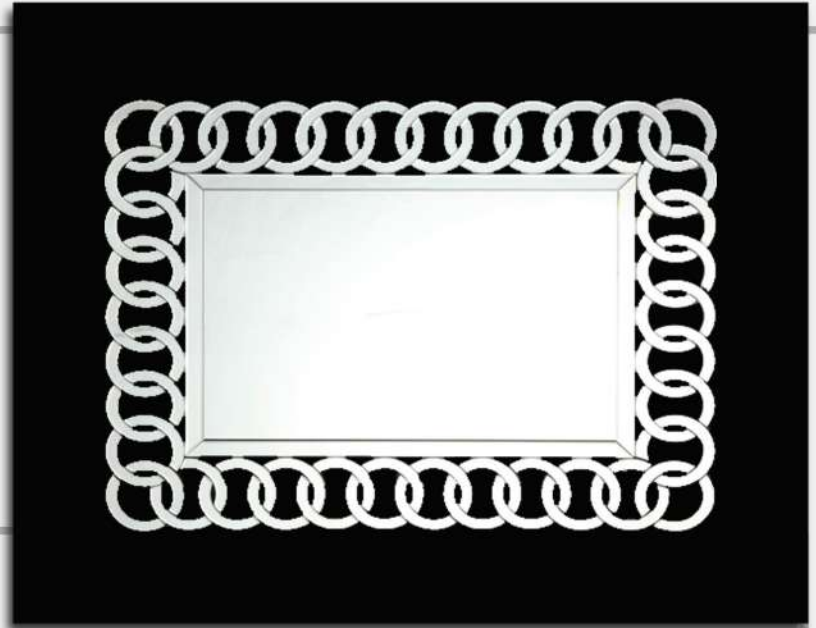

Size: 36 inches diameter

Victorian Mirror

This victorian styled borders gives an old world charm to this mirror.

Size: 36 inches by 30 inches

LED Mirror

Hollywood vanity mirror with
LED bulbs lets you do some
spectacular makeup.
Size: 30 inches by 36 inches

Decorative Mirror

This decorative mirror
brings a modern look to
your living room.
Size: 48 inches by 48 inches

Decorative Mirror

Spiral shaped beveled mirror pieces on marine ply base form a splendid border.
Size: 48 inches by 36 inches

Decorative Mirror

Free form beveled edge mirror
exhibits a contemporary style.
Size: 42 inches by 30 inches

Decorative Mirror

Diamond shaped tile beveled mirror pieces border gives this mirror an elegant look.

Size: 28 inches diameter

LED Mirror

This circular mirror with 1 inch border backlit frosted line makes for a piece of art.
Size: 30 inches diameter

Decorative Mirror

Fusing on base glass of mirror beveled pieces forms a beautiful distorted border to this circular mirror.