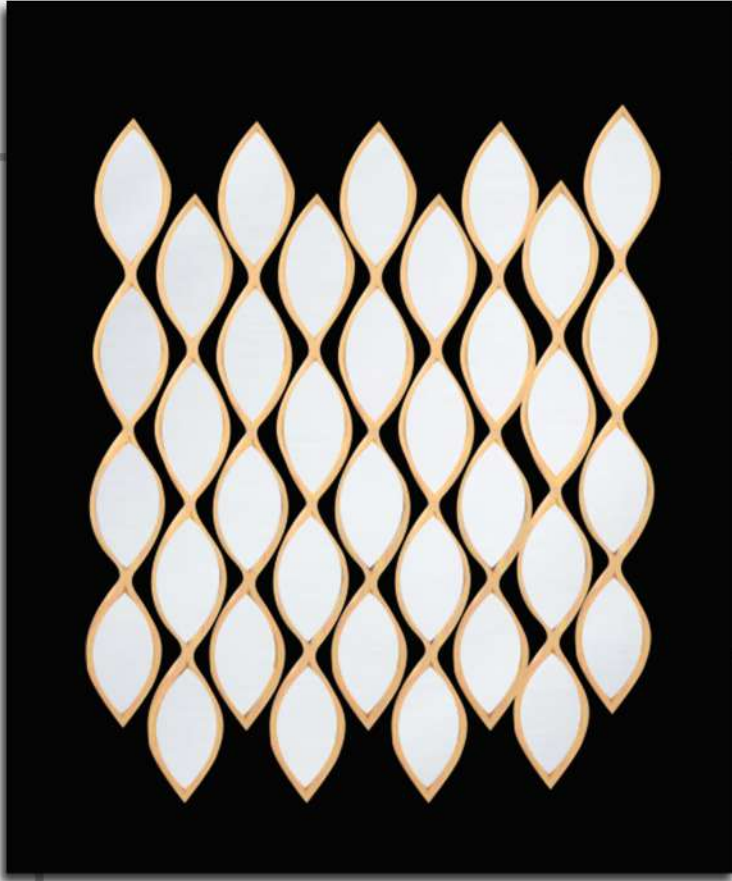

Decorative Mirror

Brick pattern mirror consists of a combination of NR and milky mirror.
Size: 48 inches by 36 inches

Decorative Mirror

Cut and carved mirror pieces stuck into a wooden circular frame form a decorative border to this mirror.

Size: 36 inches diameter

Victorian Mirror

This victorian styled borders gives an old world charm to this mirror.

Size: 36 inches by 30 inches

LED Mirror

Hollywood vanity mirror with
LED bulbs lets you do some
spectacular makeup.
Size: 30 inches by 36 inches

Decorative Mirror

This decorative mirror
brings a modern look to
your living room.
Size: 48 inches by 48 inches

Decorative Mirror

Spiral shaped beveled mirror pieces on marine ply base form a splendid border.
Size: 48 inches by 36 inches

Decorative Mirror

Free form beveled edge mirror
exhibits a contemporary style.
Size: 42 inches by 30 inches

Decorative Mirror

Diamond shaped tile beveled mirror pieces border gives this mirror an elegant look.