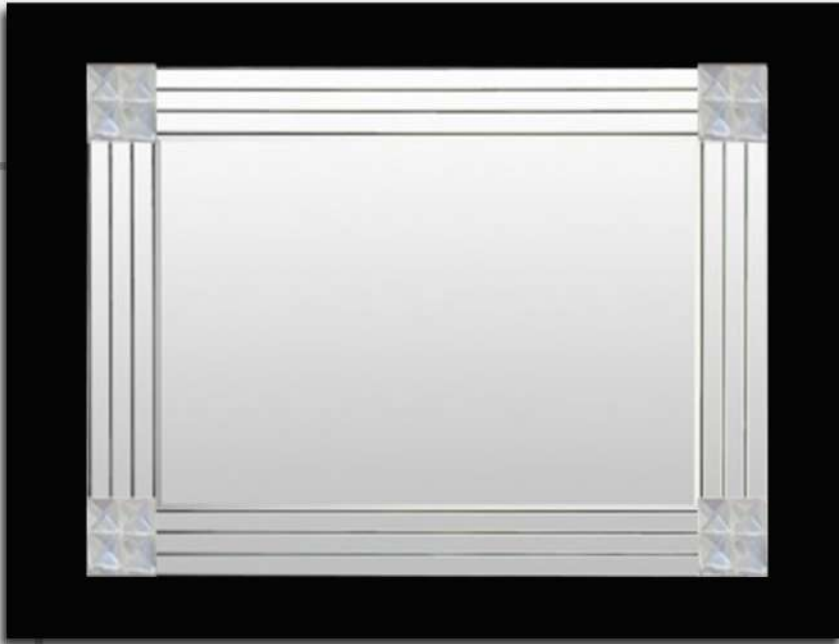

Decorative Mirror

This decorative mirror
brings a modern look to
your living room.
Size: 48 inches by 48 inches

Decorative Mirror

Spiral shaped beveled mirror pieces on marine ply base form a splendid border.
Size: 48 inches by 36 inches

Decorative Mirror

Free form beveled edge mirror
exhibits a contemporary style.
Size: 42 inches by 30 inches

Decorative Mirror

Diamond shaped tile beveled mirror pieces border gives this mirror an elegant look.

Size: 36 inches by 24 inches

Decorative Mirror

1" x 1" corner beveled pieces fused with
base mirror and beveled border all around.
Size: 36 inches by 30 inches

Decorative Mirror

4 inch carved wooden border frame
encloses this circular mirror.

Size: 28 inches diameter

LED Mirror

This circular mirror with 1 inch border backlit frosted line makes for a piece of art.
Size: 30 inches diameter

Decorative Mirror

Fusing on base glass of mirror beveled pieces forms a beautiful distorted border to this circular mirror.