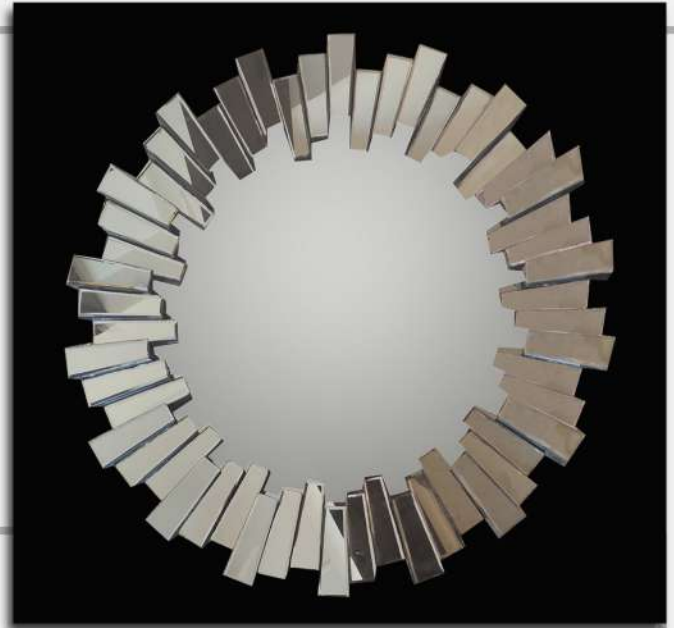

Size: 36 inches diameter

Victorian Mirror

This victorian styled borders gives an old world charm to this mirror.

Size: 36 inches by 30 inches

LED Mirror

Hollywood vanity mirror with
LED bulbs lets you do some
spectacular makeup.
Size: 30 inches by 36 inches

Decorative Mirror

Free form beveled edge mirror
exhibits a contemporary style.
Size: 42 inches by 30 inches

Decorative Mirror

Diamond shaped tile beveled mirror pieces border gives this mirror an elegant look.

Size: 36 inches by 24 inches

Decorative Mirror

1" x 1" corner beveled pieces fused with
base mirror and beveled border all around.
Size: 36 inches by 30 inches

Decorative Mirror

4 inch carved wooden border frame
encloses this circular mirror.

Size: 28 inches diameter

LED Mirror

This circular mirror with 1 inch border backlit frosted line makes for a piece of art.
Size: 30 inches diameter

Decorative Mirror

Fusing on base glass of mirror beveled pieces forms a beautiful distorted border to this circular mirror.