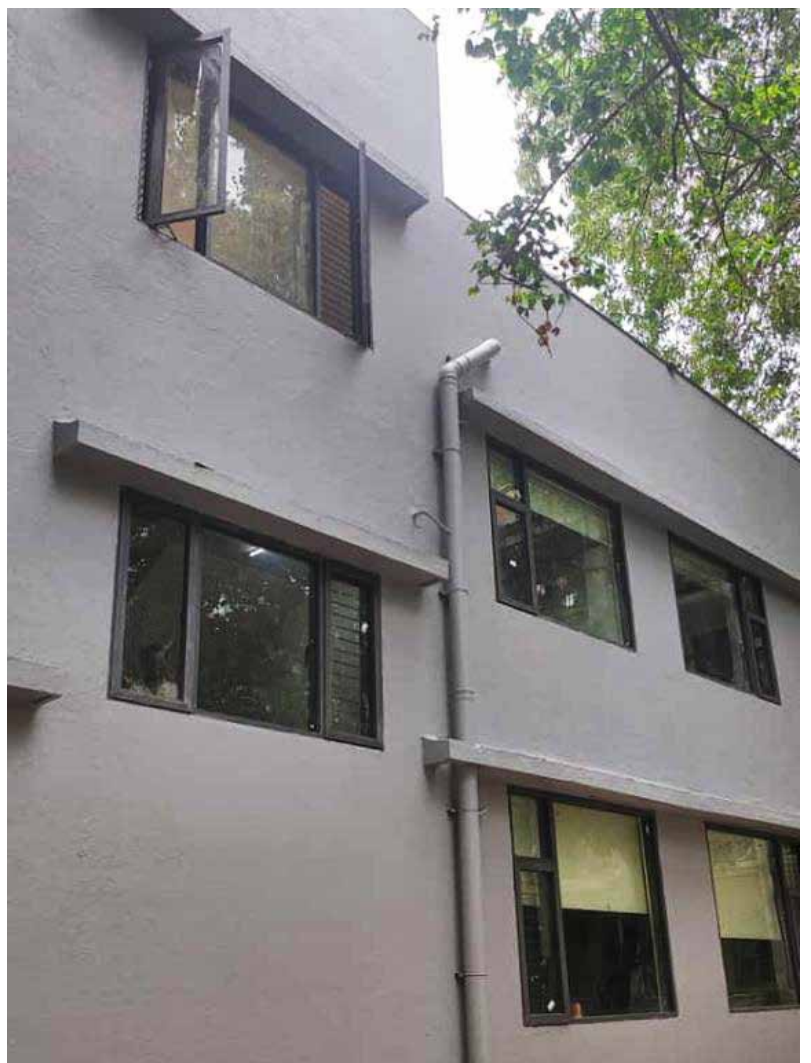

Aluminum Window Section

Jindal Domal section

50mm Series

JBCN International School

Lower Parel

Mumbai

Aluminum Window Section

Jindal Domal Section

50mm Series

JBCN International School

Lower Parel

Mumbai