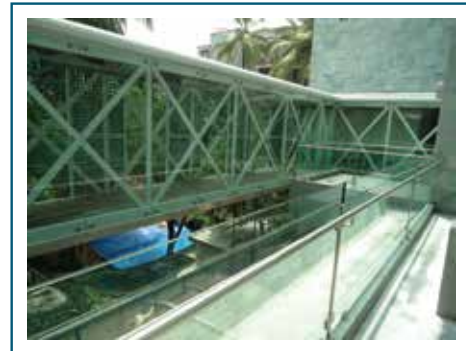

Glass Railing - ASRT